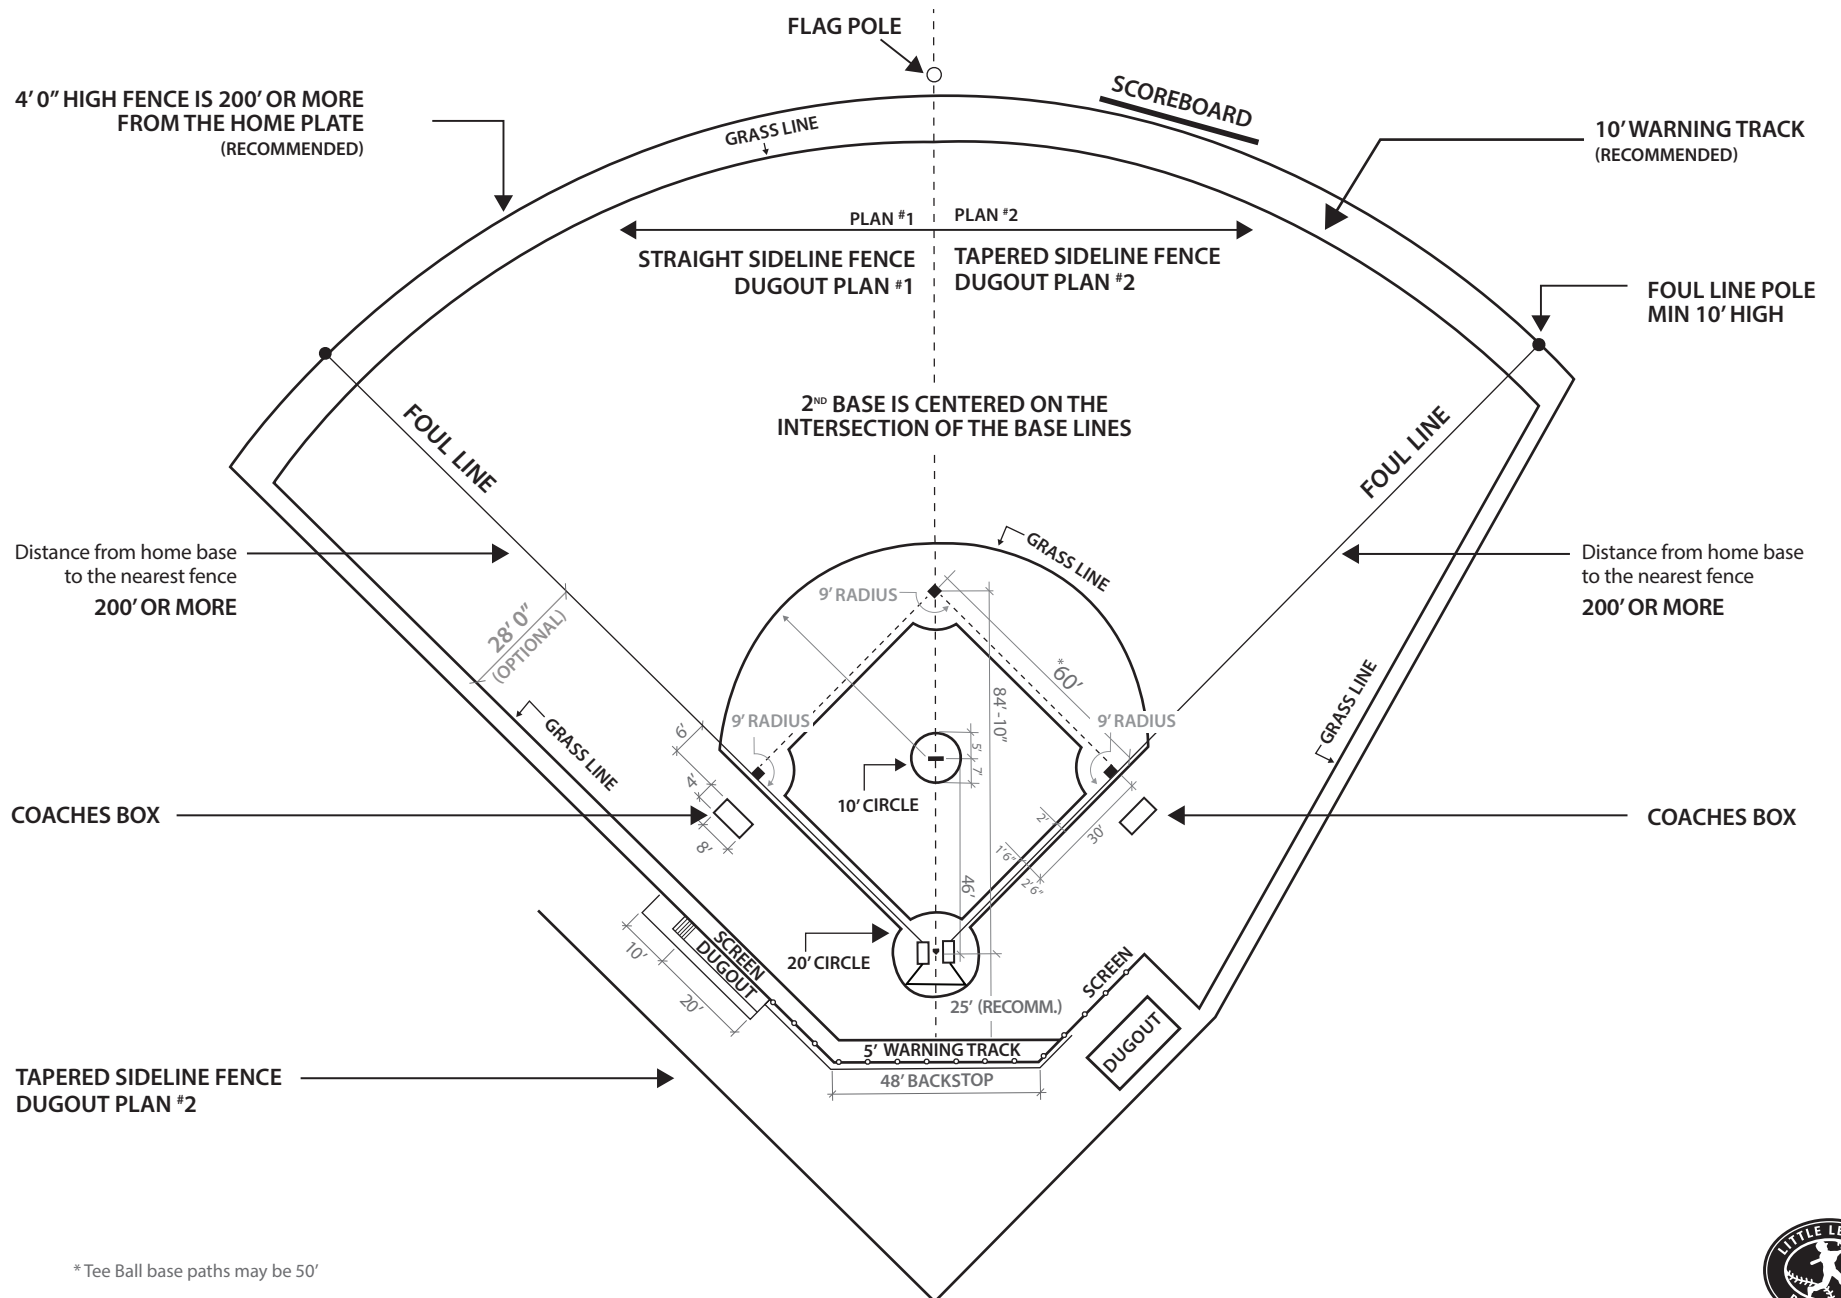

LITTLE LEAGUE BASEBALL® (MAJOR/MINOR) DIVISIONS FIELD LAYOUT

TEE BALL, COACH AND MACHINE PITCH

* Tee Ball base paths may be 50'